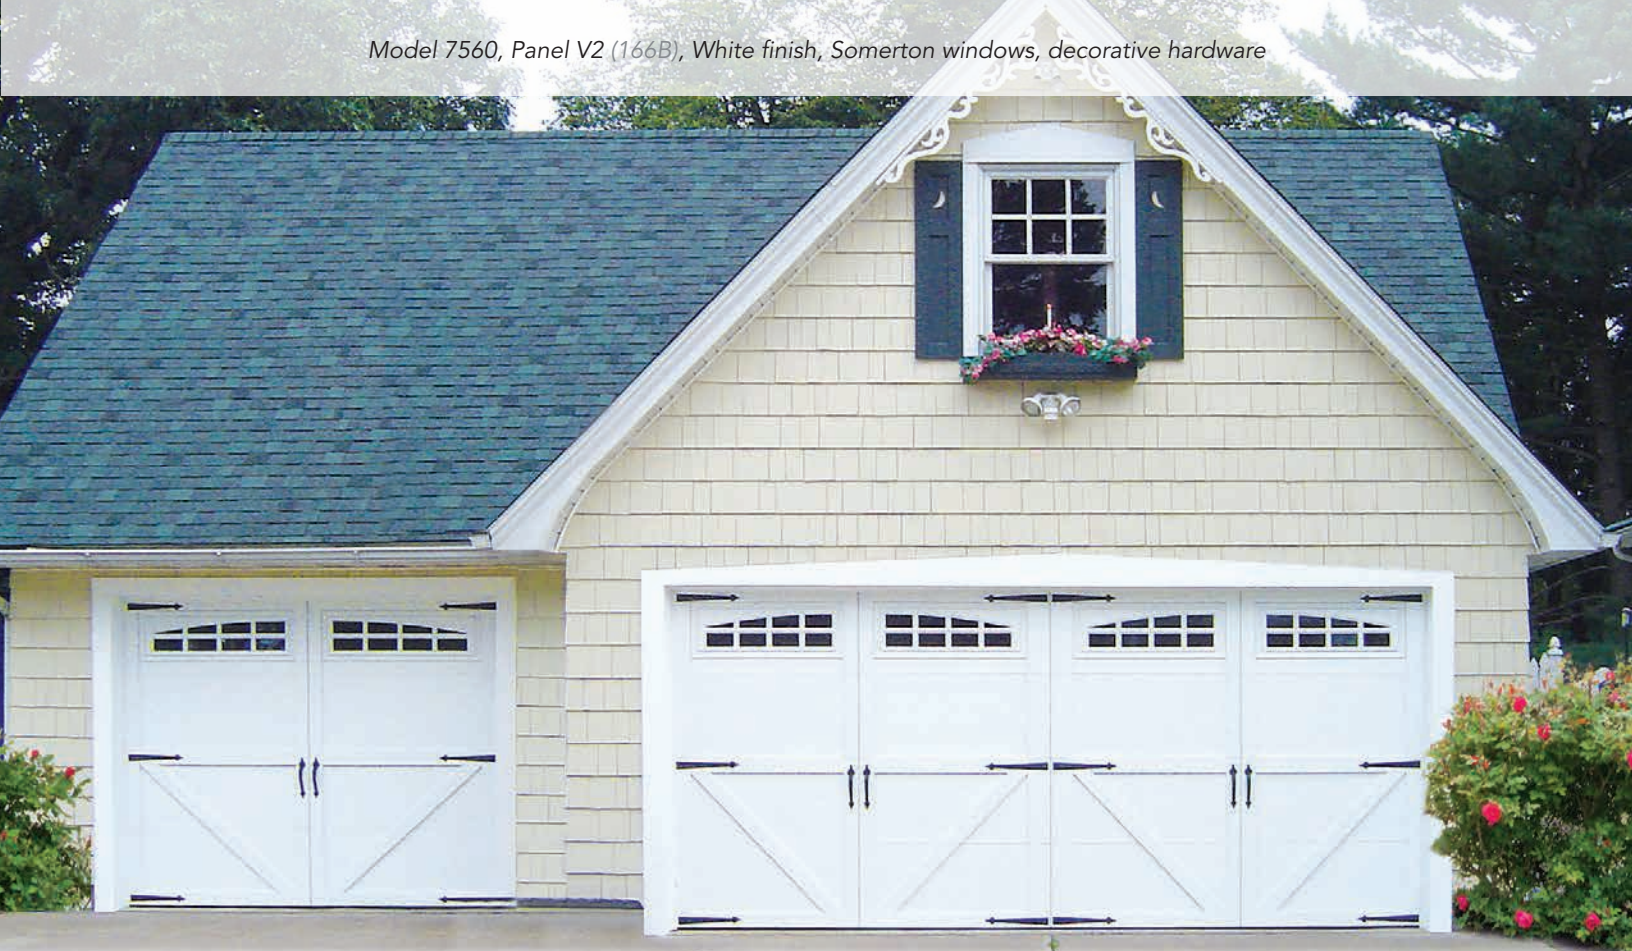

Our Courtyard Collection® features insulated steel construction, fashioned to resemble the elegant wood designs of traditional carriage house doors.