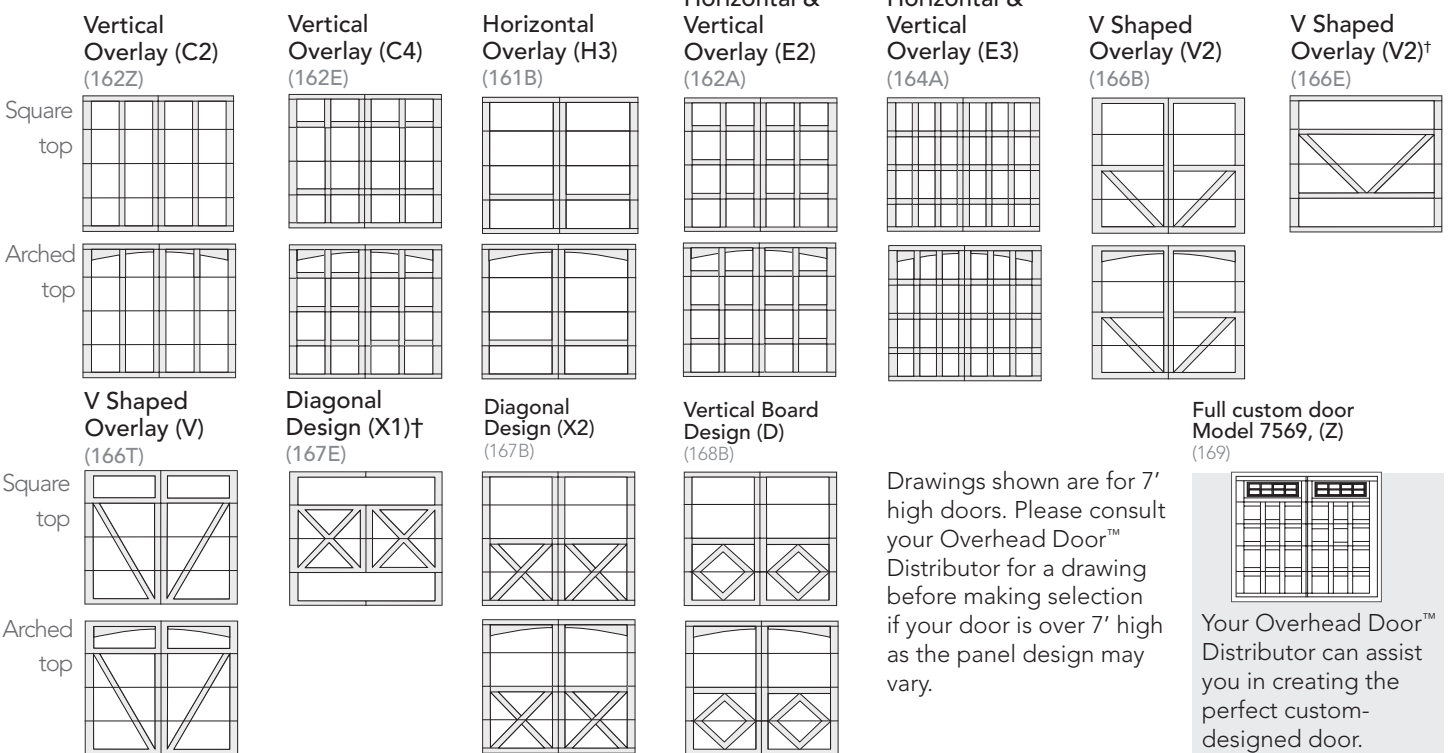

Drawings shown are for 7' high doors. Please consult your Overhead Door™ Distributor for a drawing before making selection if your door is over 7' high as the panel design may vary.

Your Overhead Door™ Distributor can assist you in creating the perfect custom-designed door.