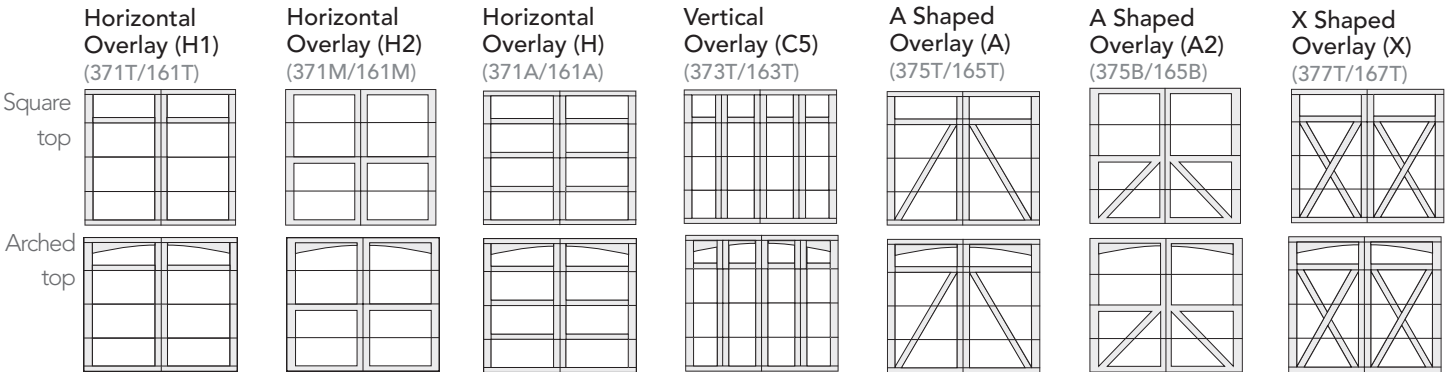

Courtyard COLLECTION® Door Designs

Select your door panel style

I Choose a panel style and model

Note: Previous model numbers and panel styles are noted in parentheses in gray.

The Courtyard Collection® includes two models – please see the chart at the bottom of the page for details. Some panel styles are only offered in the Model 7560 as indicated below.

Models 7560/7520