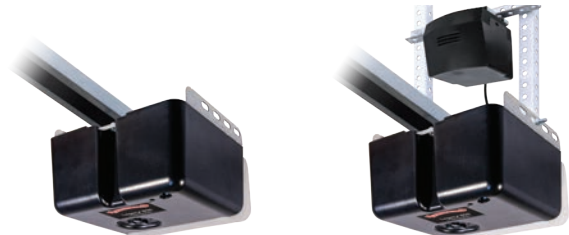

MODEL 2129/2129B

Belt or chain drive

OHD **ANYWHERE**®

- Integrated Wi-Fi with OHD Anywhere®
- 24V DC motor
- Opening speed: Up to 7.0 in/second[†]
- 10 year motor and integrated gearbox limited warranty*
- For residential sectional doors up to 8' high
- DC motor for quiet operation and lighter handling
- Standard lighting with capacity for (1) OHD LED Bulb (recommended); 60 watt incandescent or CFL bulb
- C-channel rail for strength and aesthetics
- CodeDodger® access security system
- Available for use with heavy-duty rail
- Can be ordered with (2129B) or without (2129) optional battery backup at time of purchase only

Legacy® 650

Value and reliability