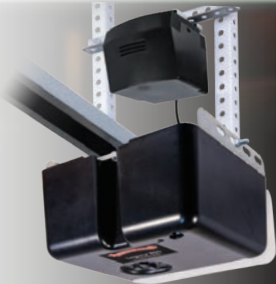

# RESIDENTIAL GARAGE DOOR *Opener Guide*

Wi-Fi and battery backup capable.  
Easy programming.  
Universal rail systems.

**The Genuine. The Original.**