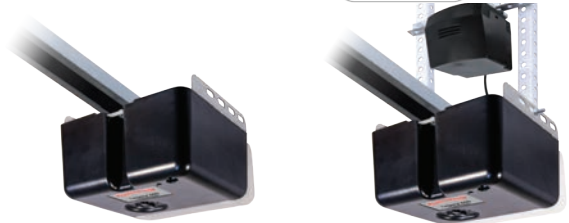

MODEL 1129/1129B

Belt or chain drive

OHD **ANYWHERE**®

- Integrated Wi-Fi with OHD Anywhere®
- 24V DC motor
- Opening speed: Up to 6.5 in/second[†]
- 5 year motor and integrated gearbox limited warranty*
- For residential sectional doors up to 8' high
- DC motor for quiet operation and lighter handling
- Standard lighting with capacity for (1) OHD LED Bulb (recommended); 60 watt incandescent or CFL bulb
- C-channel rail for strength and aesthetics
- CodeDodger® access security system
- Available for use with heavy-duty rail
- Can be ordered with (1129B) or without (1129) optional battery backup at time of purchase only