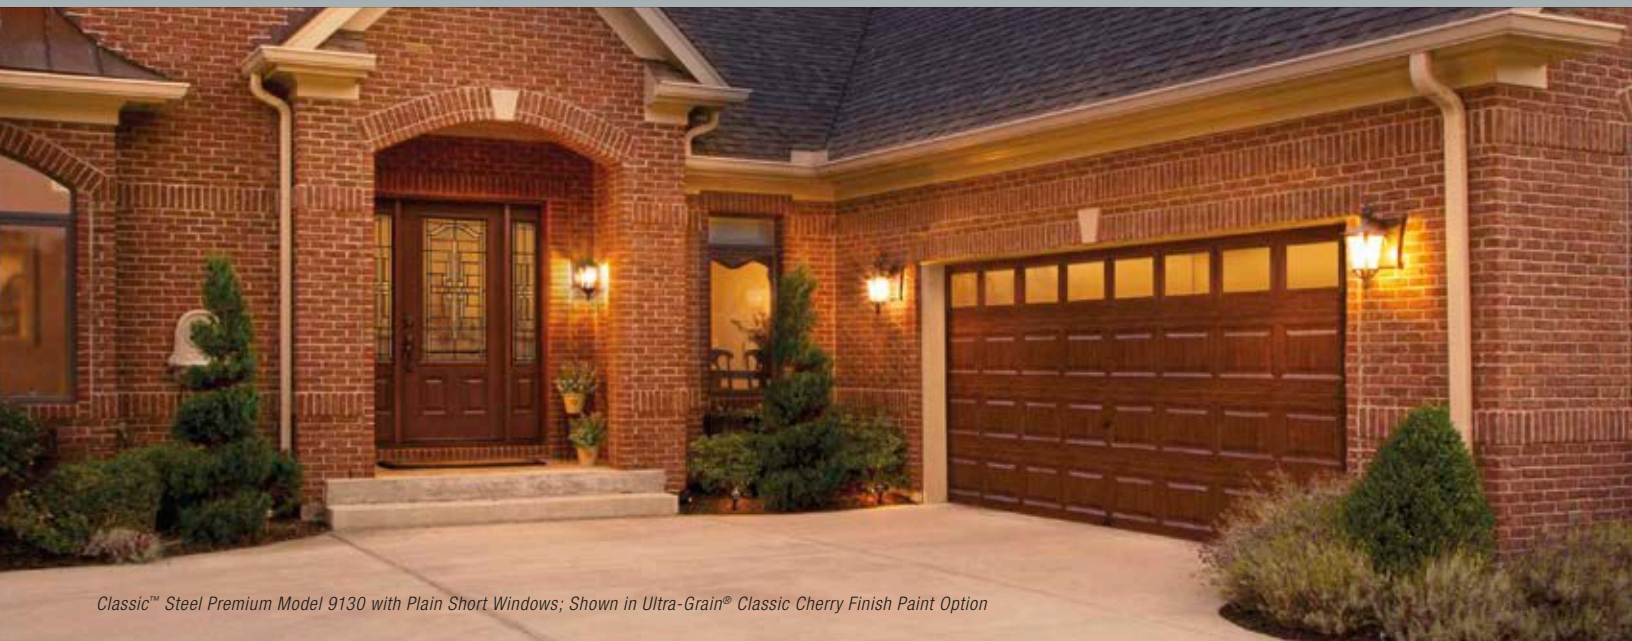

ULTRA-GRAIN®

finish option

We Look Right at Home®

Gallery® Steel Premium Model GD1SP with Grille on ARCH1 Windows; Shown in Ultra-Grain® Oak Slate Finish Paint Option

THE BEAUTY OF STAINED WOOD WITHOUT THE UPKEEP

Clopay's Ultra-Grain® paint finish delivers the best of both worlds: the realistic look of natural wood with the low maintenance and energy efficiency benefits of insulated steel. But unlike real wood, it's UV-resistant and impervious to moisture, so it won't fade, rot, split, shrink or crack, saving you and the environment material, energy and resources necessary to maintain or replace door components.

Classic™ Steel Premium Model 9130 with Plain Short Windows; Shown in Ultra-Grain® Classic Cherry Finish Paint Option

FEATURES

- The painted steel surface simulates a real stained door without the hassles of staining and the ongoing maintenance of wood.
- For Gallery® Steel and Classic™ Steel doors, the woodgrain pattern is bi-directional, running horizontal on stiles and vertical on panels, while on the Canyon Ridge® and Modern™ Steel doors, the woodgrain runs uni-directional for an authentic, architecturally accurate look.
- Available in Walnut, Dark, Cherry, Medium and Slate Finishes that complement entry doors, shutters and other exterior stained wood products.
- Available on select 3-layer Gallery® Steel, Modern™ Steel and Classic™ Steel models. Available on Canyon Ridge® Carriage House 4-layer models and select Louver models.
- The exterior surface texture complements the woodgrain pattern being used. For Gallery® Steel and Classic™ Steel doors, a stucco texture accentuates the bi-directional pattern, while on the Canyon Ridge® and Modern™ Steel doors, a woodgrain surface texture helps to make the door appear true to life.
- Available for select WINDCODE® applications.