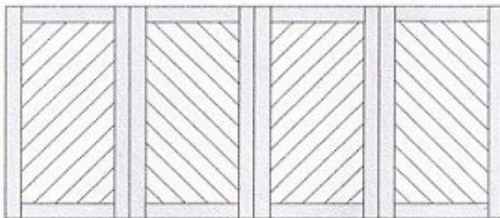

DESIGNS:

USE ONE OF OUR DESIGNS OR CREATE YOUR OWN!

MATERIALS:

STK CEDAR CLEAR ALL HEART REDWOOD CLEAR FIR

ARCHES:

CUSTOM FABRICATED TO YOUR SPECIFICATION

BACKGROUNDS:

DIAGONAL

DOUBLE DIAGONAL

GLASS: