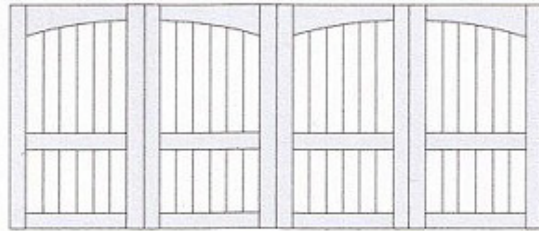

DESIGNS:

USE ONE OF OUR DESIGNS OR CREATE YOUR OWN!

MATERIALS:

STK CEDAR CLEAR ALL HEART REDWOOD CLEAR FIR

ARCHES:

CUSTOM FABRICATED TO YOUR SPECIFICATION

BACKGROUNDS:

DIAGONAL

DOUBLE DIAGONAL

GLASS: