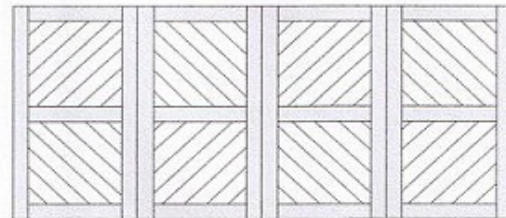

DESIGNS:

USE ONE OF OUR DESIGNS OR CREATE YOUR OWN!

MATERIALS:

STK CEDAR CLEAR ALL HEART REDWOOD CLEAR FIR

ARCHES:

CUSTOM FABRICATED TO YOUR SPECIFICATION

BACKGROUNDS:

DIAGONAL

DOUBLE DIAGONAL

GLASS: