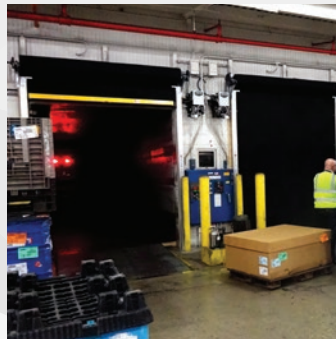

MAXDOCK®

The Only Dock Door You Will Ever Buy!

BENEFITS

- SAFE springless operation reduces injury associated with torsion springs
- Built-in inertia brake prevents door from free falling
- Impactable design reduces maintenance, repair costs, and decreases downtime
- Tight sealing properties eliminates air and light infiltration which reduces energy costs
- Limited Lifetime Warranty on our reinforced 1/4" thick rubber curtain

FEATURES

- Powder coated breakaway bottom bar in safety yellow
- Simple springless engineering with no hinges, cables or chains
- Flexible curtain releases from guides upon accidental impact with breakaway system
- Direct drive operator with optional emergency manual hand chain operation
- 1 million cycle standard rating on drive system

GENERAL SPECIFICATIONS

Standard Features

MAX SIZE	10'x10'
DRIVE	Direct Drive Single Speed Motor
CURTAIN	1/4" Reinforced rubber
GUIDE WIDTH	3 1/2" Powder Coated gray guides
SAFETY DEVICES	Inertia brake, reflective photo eye
ELECTRICAL	460 Volt / 3 Phase, 230 Volt / 3 Phase

Optional Features

MECHANICAL	Hood & Motor Cover, 2" High Visibility Strip, Manual Chain Hoist with Wall Mounted Jack Shaft Operator, 14" x 14" Vision Windows
SAFETY DEVICES	Electrical Safety Reversing Edge
CURTAIN COLORS	Black [standard], Blue, & Gray